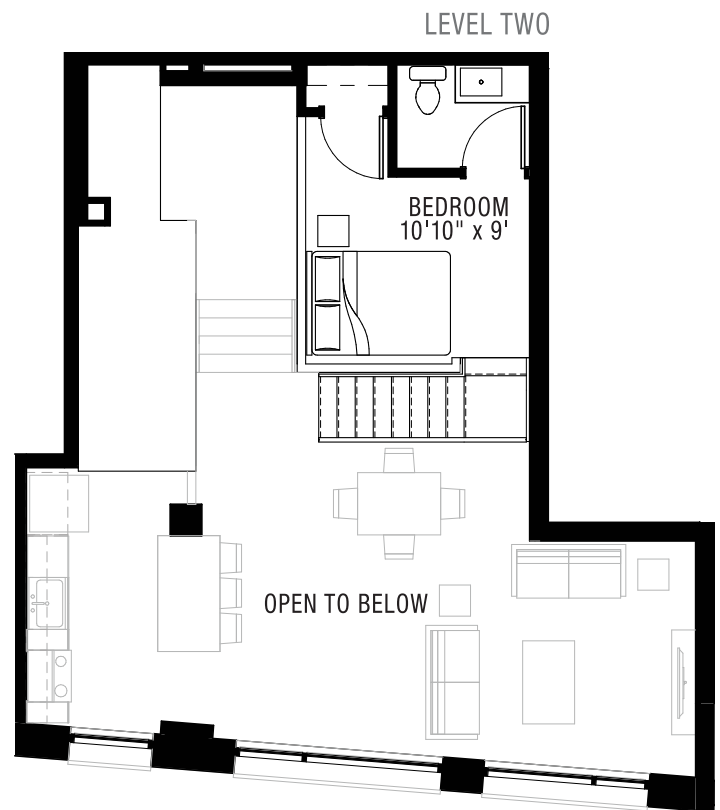

# FIVE FIFTY

ULTRA LOFTS

2 BEDROOM  
2 BATH (1 full, 1 half)

# 2F

PRICING:

UNIT/ FLOOR:

# 2F | FLOOR ONE