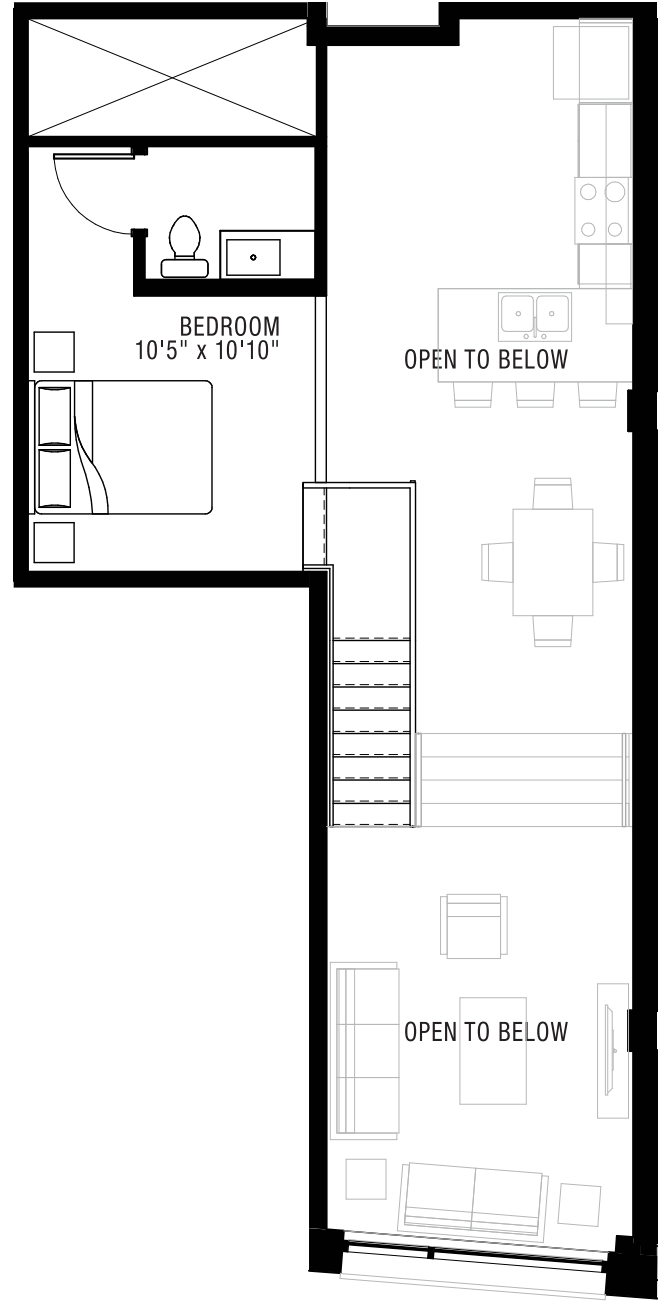

# FIVE FIFTY

ULTRA LOFTS

2 BEDROOM  
2 BATH (1 full, 1 half)

# 2D

PRICING:

UNIT/ FLOOR:

LEVEL ONE

LEVEL TWO

2D | FLOOR ONE