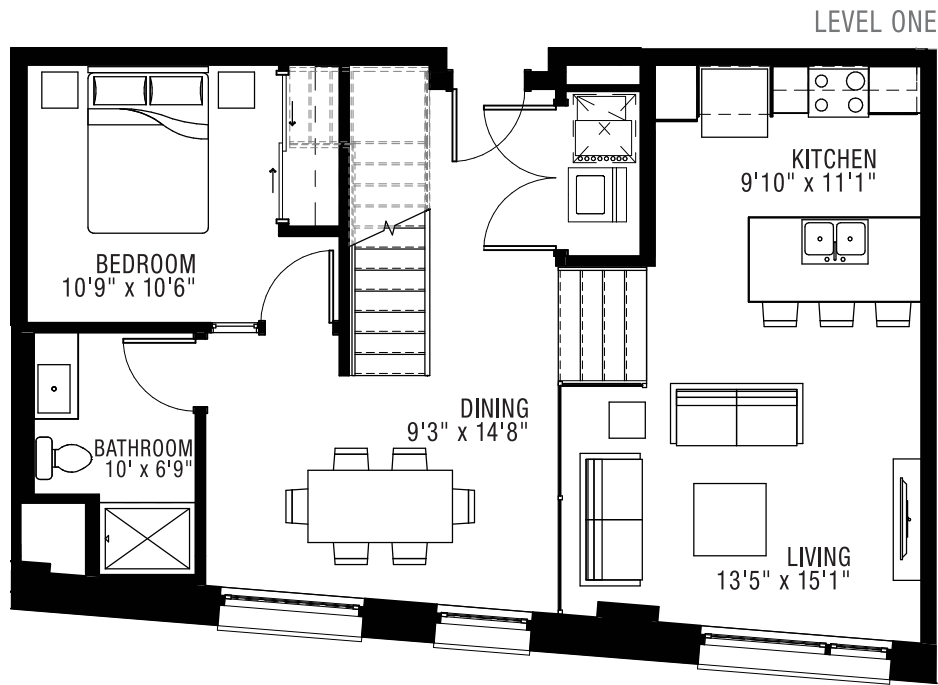

# FIVE FIFTY

ULTRA LOFTS

2 BEDROOM  
2 BATH (1 full, 1 half)

# 2C

PRICING:

UNIT/ FLOOR:

## 2C | FLOOR ONE