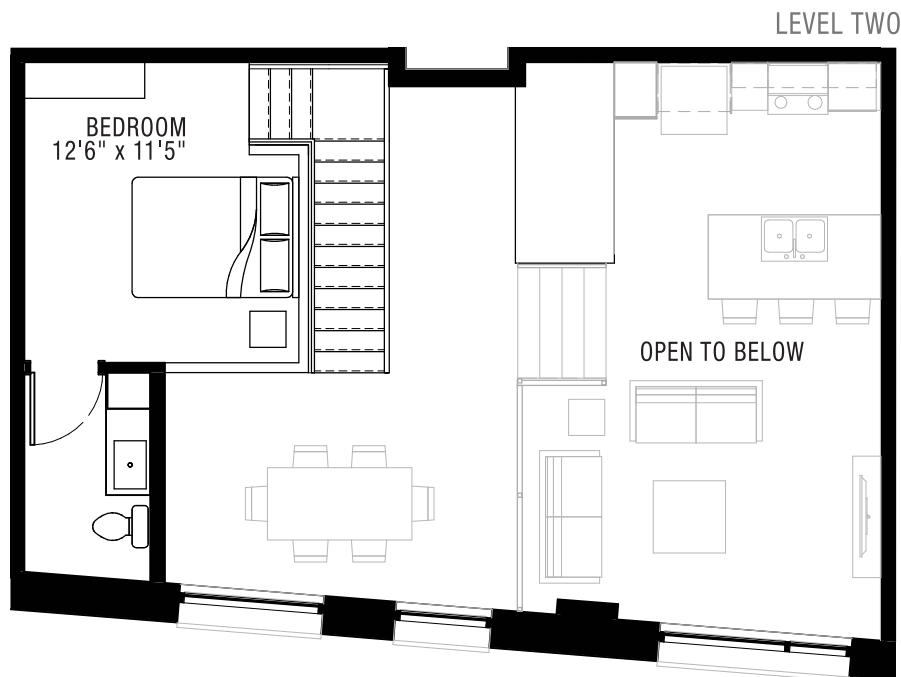

# FIVE FIFTY

ULTRA LOFTS

2 BEDROOM  
2 BATH (1 full, 1 half)

# 2C

PRICING:

UNIT/ FLOOR:

## 2C | FLOOR ONE