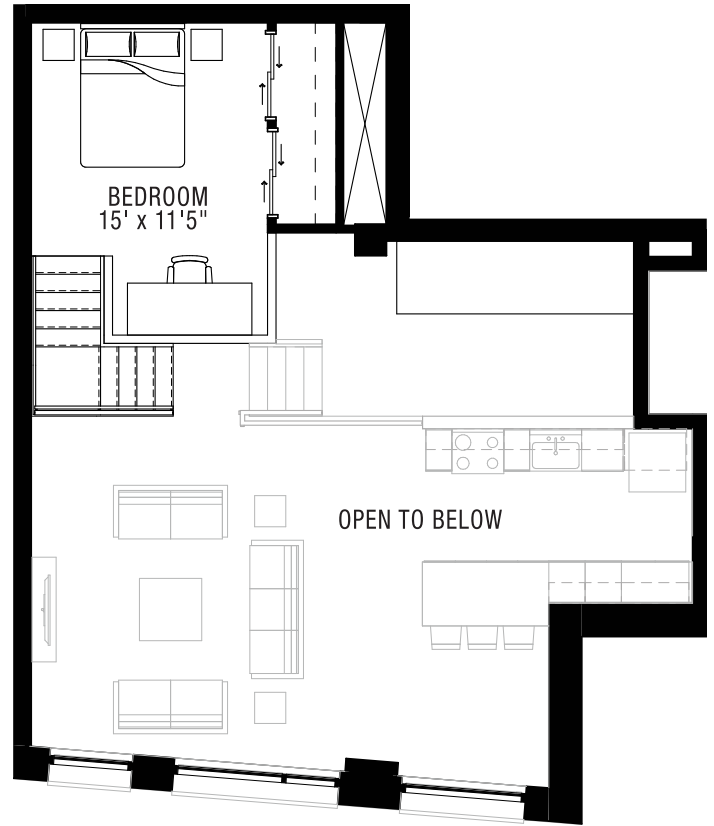

FIVE FIFTY

ULTRA LOFTS

2 BEDROOM
1 BATH

2B

PRICING:

UNIT/ FLOOR:

LEVEL ONE

LEVEL TWO

2B | FLOOR ONE