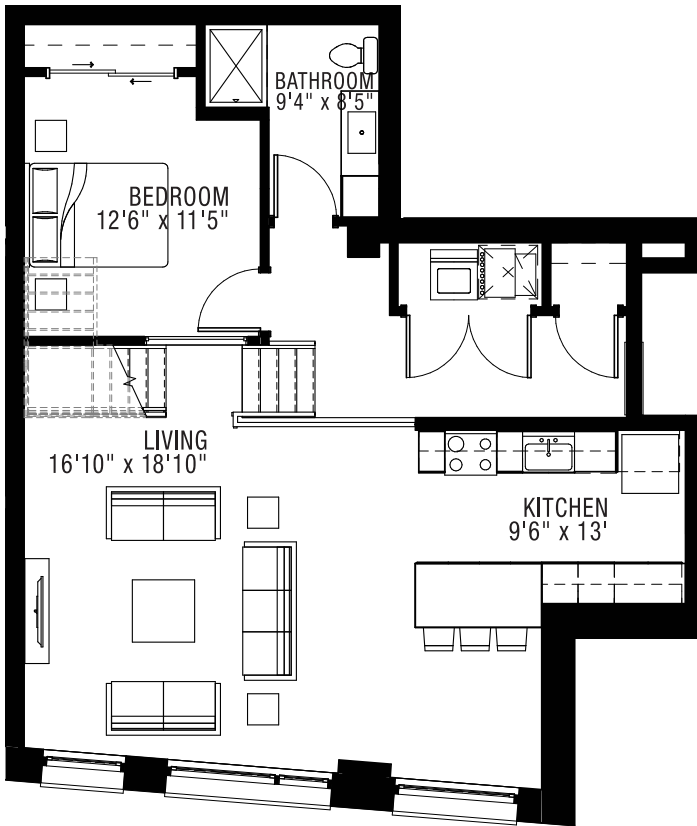

FIVE FIFTY

ULTRA LOFTS

2 BEDROOM
1 BATH

2B

PRICING:

UNIT/ FLOOR:

LEVEL ONE

LEVEL TWO

2B | FLOOR ONE