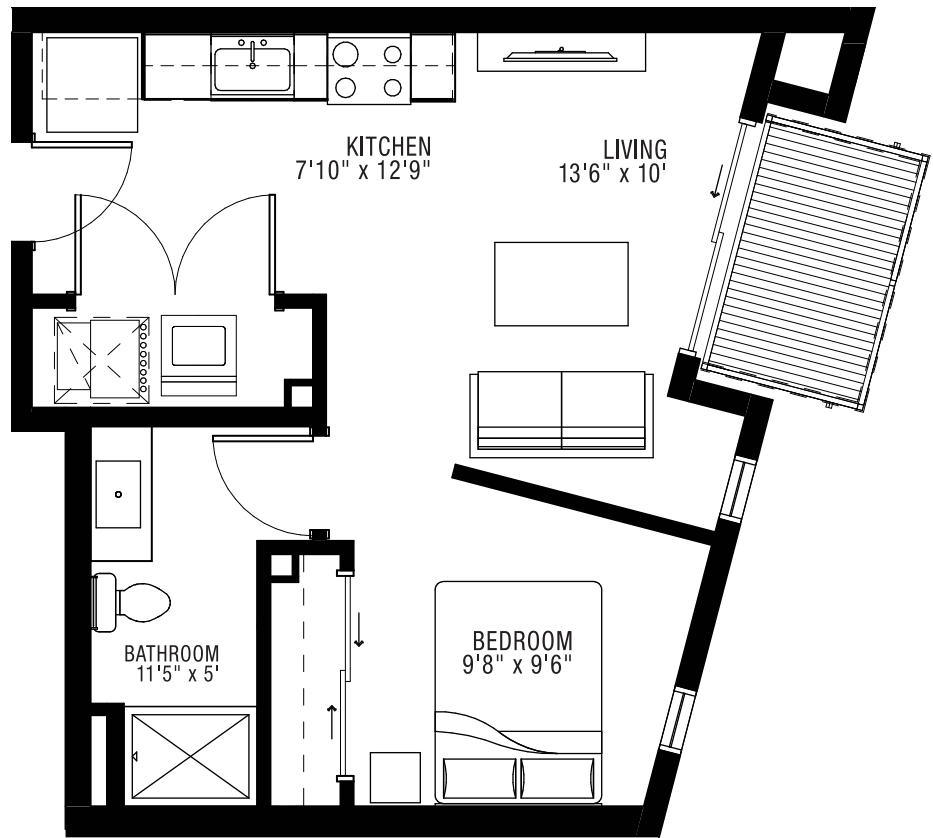

FIVE FIFTY

ULTRA LOFTS

1 BEDROOM
1 BATH
BALCONY

IH

PRICING:

UNIT/ FLOOR:

PLAN VARIATIONS

IH.2 | FLOORS FOUR & FIVE

IH | FLOORS TWO & THREE