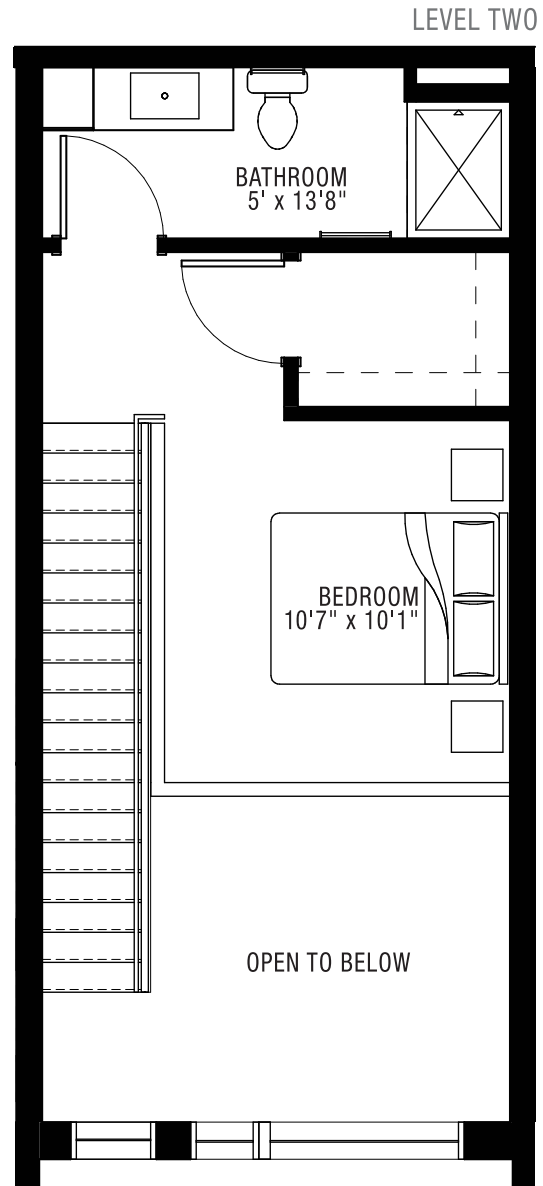

FIVE FIFTY

ULTRA LOFTS

1 BEDROOM
2 BATH (1 full, 1 half)
BALCONY

1F

PRICING:

UNIT/ FLOOR:

1F

 | FLOORS TWO & FOUR