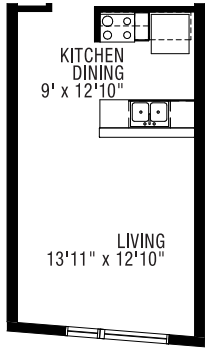

FIVE FIFTY

ULTRA LOFTS

1 BEDROOM
1 BATH

1E

PRICING:

UNIT/ FLOOR:

PLAN VARIATIONS

1E.2 | FLOORS TWO
THRU SIX