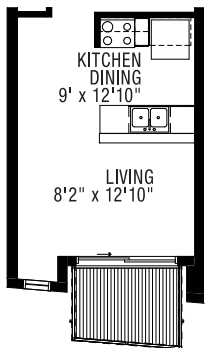

1E.6 | FLOORS FIVE
& SIX