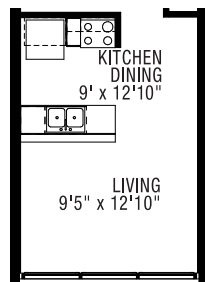

FIVE FIFTY

ULTRA LOFTS

1 BEDROOM
1 BATH

1E

PRICING:

UNIT/ FLOOR:

PLAN VARIATIONS