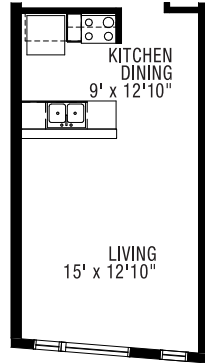

FIVE FIFTY

ULTRA LOFTS

1 BEDROOM
1 BATH

1E

PRICING:

UNIT/ FLOOR:

PLAN VARIATIONS

1E.2 | FLOORS TWO
THRU SIX